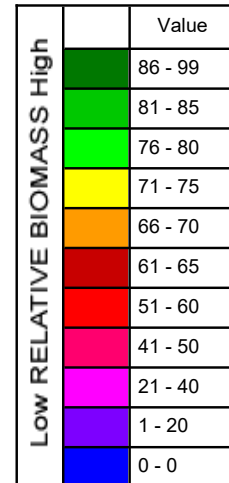

Max NDVI Multi-year

Client:

Farm:

Field:

Date: 2/11/2021

Acres: 266.24

State: NE

County: Sheridan

Location: 10-32N-43W

Township: North Rushville

Map Center: 42° 45' 48.49, -102° 21' 5.96

Soils Weighted Average

NCCPI Overall: 32

Elevation (feet)

Min: 3,695.6

Max: 3,760.1

Range: 64.5

Mean: 3,725.9

Std Dev: 14.3

Maps Provided By: