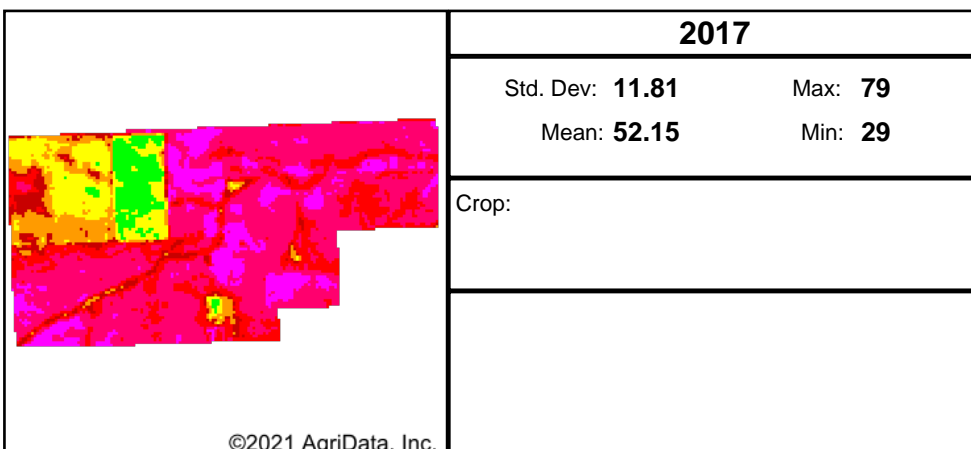

Elevation (feet)

Min: 3,695.6

Max: 3,760.1

Range: 64.5

Mean: 3,725.9

Std Dev: 14.3