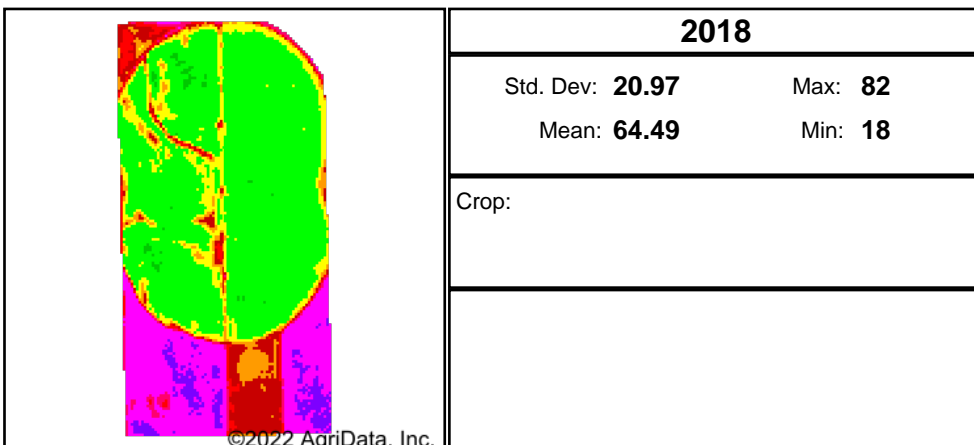

KRAUPIE'S
REAL ESTATE & AUCTIONEERS
farmauction.net
915 Main St • Bridgeport, NE 69336 • 308-262-1150

Maps Provided By:

© AgriData, Inc. 2021

www.AgriDataInc.com