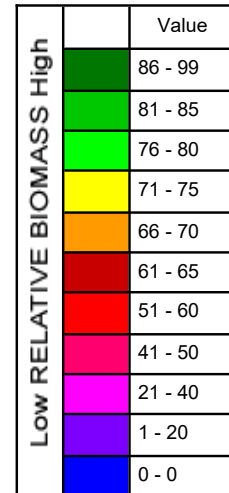

Max NDVI Multi-year

Client:

Farm:

Field:

Date: 4/4/2022

Acres: 312.51

State: NE

County: Box Butte

Location: 16-26N-50W

Township: Nonpareil

Map Center: 42° 13' 38.44, -103° 9' 39.03

Soils Weighted Average

NCCPI Overall: 39

Elevation (feet)

Min: 4,209.1

Max: 4,256.0