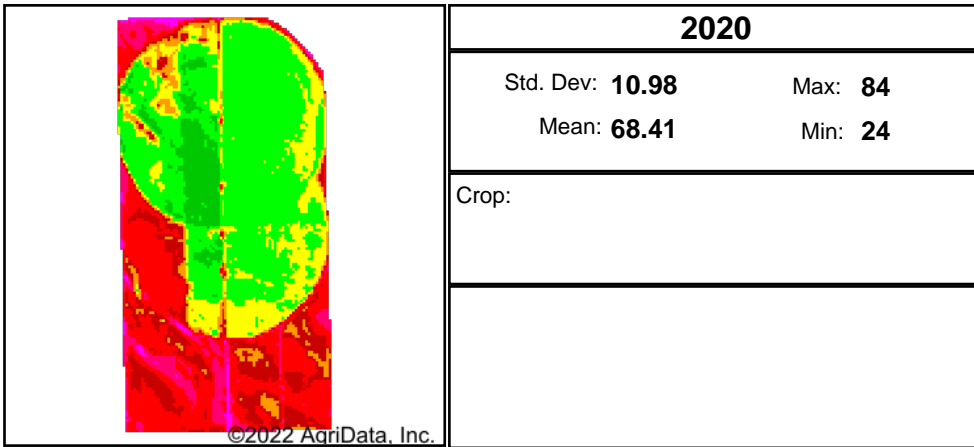

Max NDVI Multi-year

Client:

Farm:

Field:

Date: 4/4/2022

Acres: 312.51

State: NE

County: Box Butte

Location: 16-26N-50W

Township: Nonpareil

Map Center: 42° 13' 38.44, -103° 9' 39.03

Soils Weighted Average

NCCPI Overall: 39

Elevation (feet)

Min: 4,209.1

Max: 4,256.0